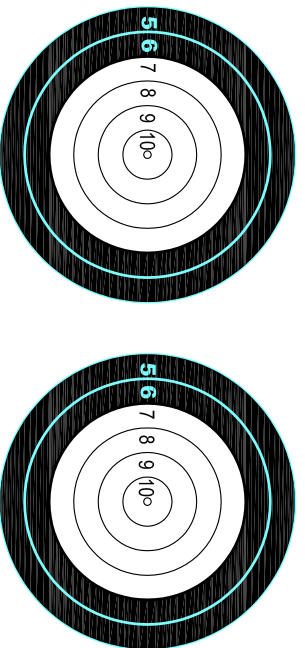

UK Sporter Hunter

International Sporter 10.5lbs

Unlimited

Bench

Relay

Name.....

Club.....

Date.....

Total Score 10X

Scoring Note -
Obliterate central ring for 10X - Inward scoring

1  Score

2  Score

3  Score

4  Score

5  Score

6  Score

7  Score

8  Score

9  Score

10  Score

11  Score

12  Score

13  Score

14  Score

23  Score

24  Score

25  Score