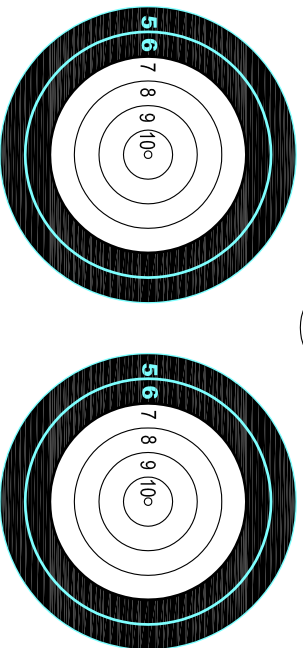

UK Sporter Hunter

International Sporter 10.5lbs

Unlimited

Bench

Relay

Name.....

Club.....

Date.....

Total Score 10X

Scoring Note -
Obliterate central ring for 10X - Inward scoring

1  Score

2  Score

3  Score

4  Score

5  Score

6  Score

7  Score

8  Score

9  Score

10  Score

11  Score

12  Score

13  Score

14  Score

23  Score

24  Score

25  Score