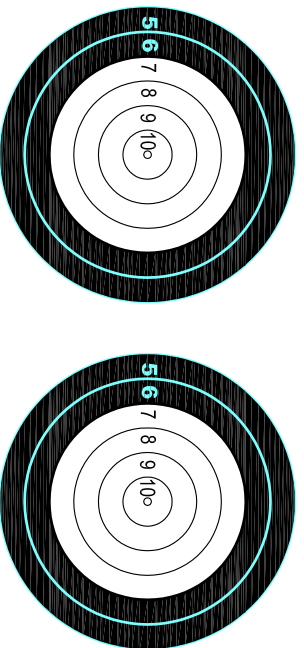

UK Sporter Hunter

International Sporter 10.5lbs

Unlimited

Bench

Relay

Name.....

Club.....

Date.....

Total Score 10X

Scoring Note -
Obliterate central ring for 10X - Inward scoring

1  Score

2  Score

3  Score

4  Score

5  Score

6  Score

7  Score

8  Score

9  Score

10  Score

11  Score

12  Score

13  Score

14  Score

15  Score

16  Score

17  Score

18  Score

19  Score

20  Score

21  Score

22  Score