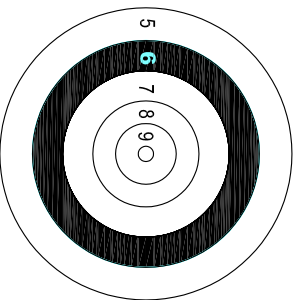

Scoring Note -

Break edge of central 2mm ring for 10 - obliterate for 10X
Inward Scoring 25 meter Target

1  Score

2  Score

3  Score

4  Score

5  Score

6  Score