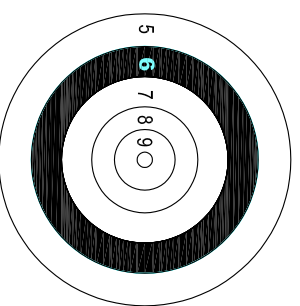

Scoring Note -

Break edge of central 2mm ring for 10 - obliterate for 10X
Inward Scoring 25 meter Target

1  Score

2  Score

3  Score

4  Score

5  Score

6  Score