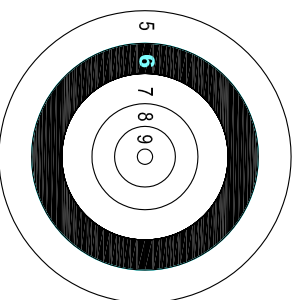

Scoring Note -

Break edge of central 2mm ring for 10 - obliterate for 10X
Inward Scoring 25 meter Target

1  Score

2  Score

3  Score

4  Score

5  Score

6  Score