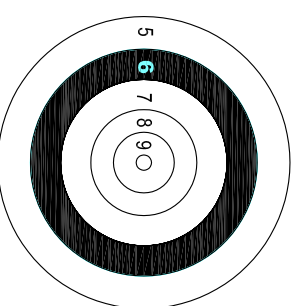

Scoring Note -

Break edge of central 2mm ring for 10 - obliterate for 10X
Inward Scoring 25 meter Target

1  Score

2  Score

3  Score

4  Score

5  Score

6  Score