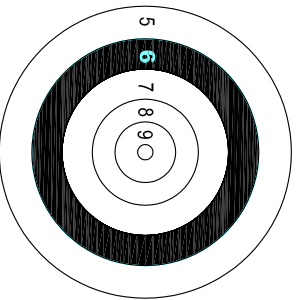

Scoring Note -

Break edge of central 2mm ring for 10 - obliterate for 10X
Inward Scoring 25 meter Target

1  Score

2  Score

3  Score

4  Score

5  Score

6  Score