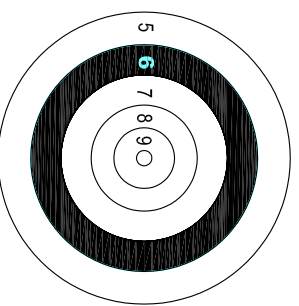

Scoring Note -

Break edge of central 2mm ring for 10 - obliterate for 10X
Inward Scoring 25 meter Target

1  Score

2  Score

3  Score

4  Score

5  Score

6  Score